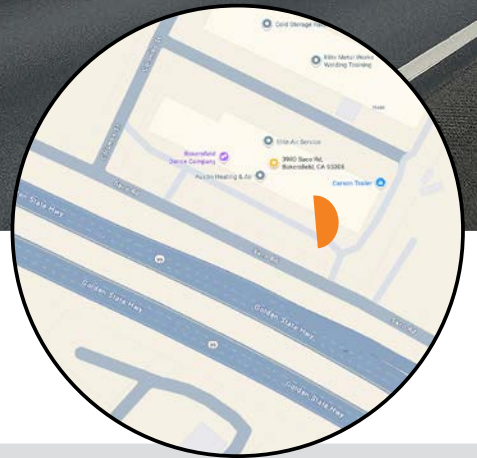

READS TO CA-99 & SACO ROAD

DIGITAL

This digital billboard offers one of the most strategic and high-visibility placements in the region. Perfectly positioned to face eastbound traffic heading into Bakersfield, this premium display reads directly to vehicles traveling along Highway CA-99 and Saco Road, ensuring maximum exposure to both regional travelers and local commuters.

As the first digital billboard seen when entering Bakersfield, it delivers a powerful welcome and sets the tone for the market ahead—ideal for local businesses, event promotions, and brand campaigns looking to make a strong first impression. The structure's elevated sightline, clean visuals, and bright LED display guarantee high impact day or night.

Traffic Exposure:

According to Caltrans and Kern COG data, CA99 and Saco Rd combined, the area surrounding the sign delivers an estimated 130,000–185,000 daily impressions, making it one of the most trafficked entry corridors into Bakersfield.

PANEL NO: CA-103B

MARKET: Kern County

COMMUNITY: Bakersfield

SIZE: 14'H x 48'W

LAT/LONG: 35°26'37.5" 119°05'14.0"

FACING: West

***IMPRESSIONS:** 89,791

TAB ID: 50680401