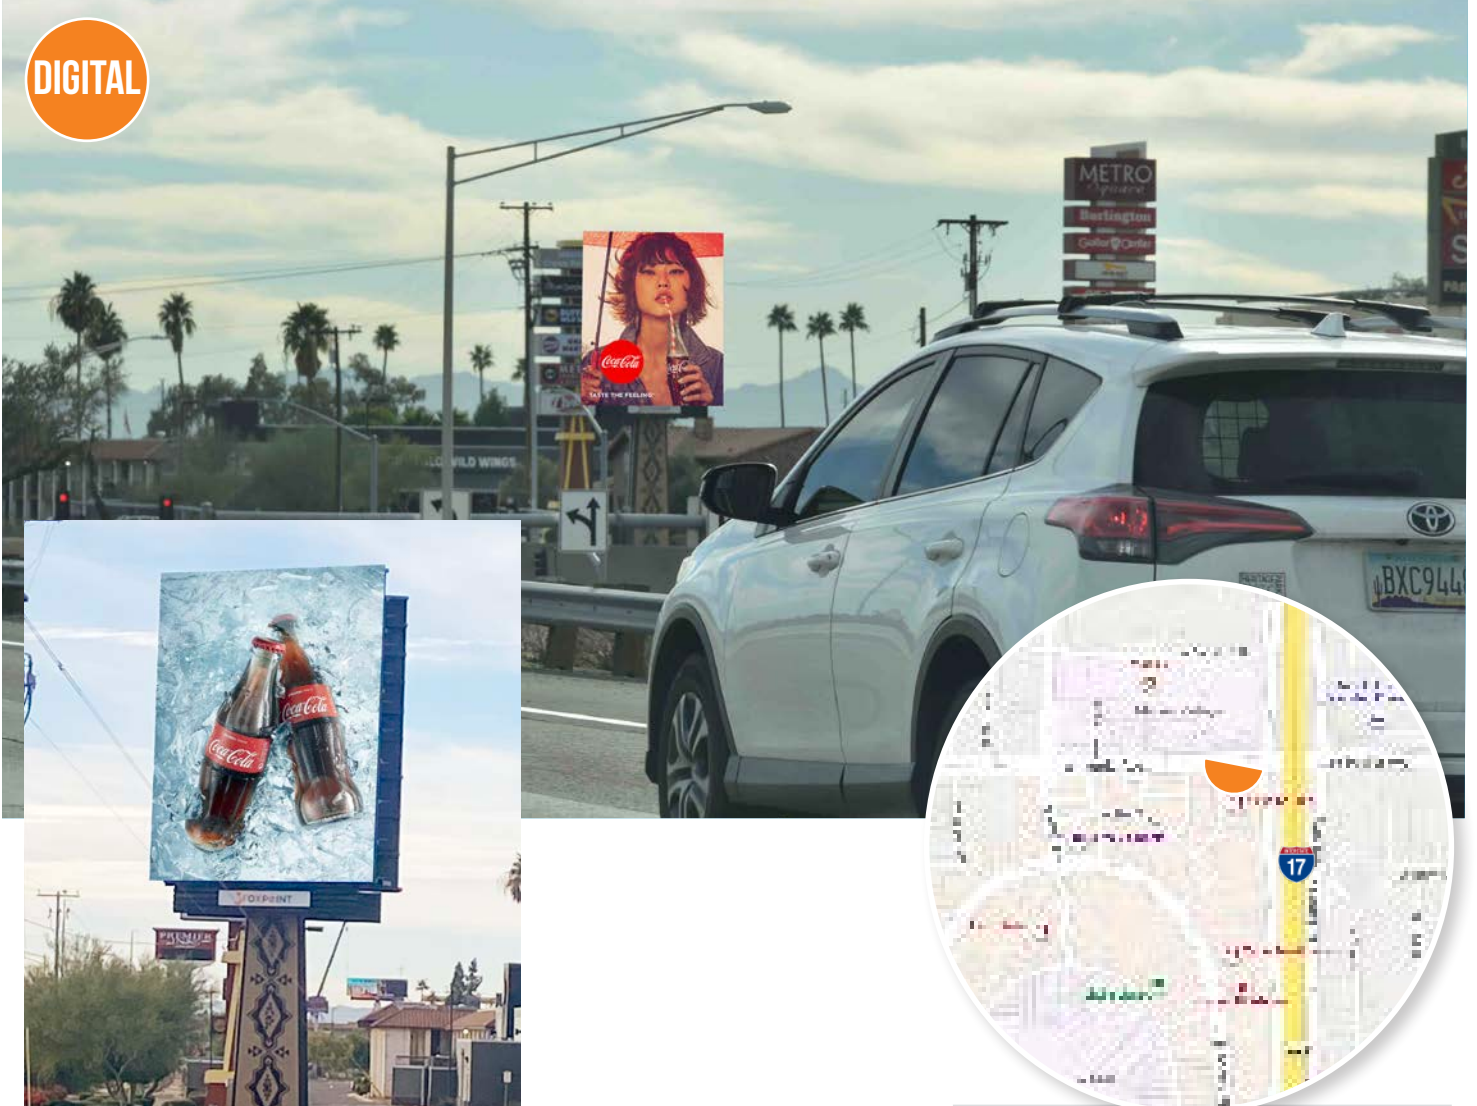

## METROCENTER I-17 DIGITAL TOWER

This 25'x20' digital display is located in central Phoenix along Interstate 17 in the Metrocenter complex. This location is at the epicenter of an area that is currently under major renovation anchored by a new transportation hub and surrounded by industrial, retail and dining offerings.

With a population of 4,737,270, Phoenix is the 5th most populous city of the United States. More than 16 million people visit the metropolitan area each year to enjoy the weather, not to mention the luxurious spas, resorts and annual events that are known internationally.

PANEL NO: AZ-101A

MARKET: PHOENIX

COMMUNITY: Metro Center

SIZE: 25'H x 20'W

LAT/LONG: 33.58168, -112.11793

FACING: North

\*IMPRESSIONS: 183,704

TAB ID: 50508383