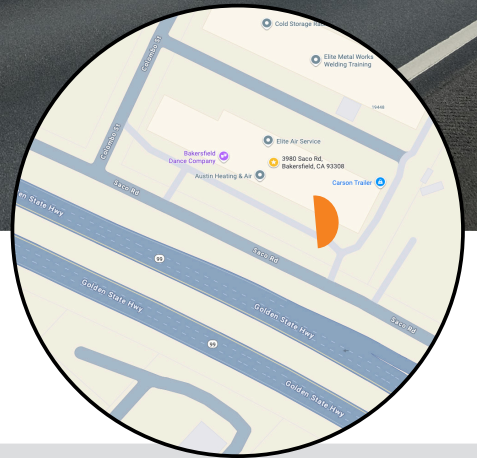

READS TO CA-99 & SACO ROAD

DIGITAL

This digital billboard offers one of the most strategic and high-visibility placements in the region. Perfectly positioned to face eastbound traffic heading into Bakersfield, this premium display reads directly to vehicles traveling along Highway CA-99 and Saco Road, ensuring maximum exposure to both regional travelers and local commuters.

As the first digital billboard seen when entering Bakersfield, it delivers a powerful welcome and sets the tone for the market ahead—ideal for local businesses, event promotions, and brand campaigns looking to make a strong first impression. The structure's elevated sightline, clean visuals, and bright LED display guarantee high impact day or night.

Traffic Exposure:

According to Caltrans and Kern COG data, CA99 and Saco Rd combined, the area surrounding the sign delivers an estimated 130,000–185,000 daily impressions, making it one of the most trafficked entry corridors into Bakersfield.

PANEL NO: CA-103/A

MARKET: Kern County

COMMUNITY: Bakersfield

SIZE: 14'H x 48'W

LAT/LONG: 35°26'37.5" 119°05'14.0"

FACING: West

***IMPRESSIONS:** 89,791

TAB ID: 50680401