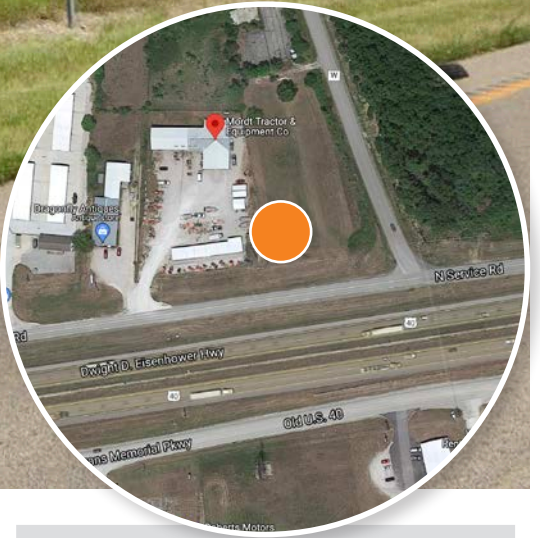

21109 NW SERVICE RD, WARRENTON, MO

ST LOUIS

STATIC

ST LOUIS SUBURB

This 12.5x49 static display is located west of St Louis in Warrenton along a stretch of busy roadway shared by US Highway 40 and Interstate 70, otherwise known as the Dwight D Eisenhower Highway.

PANEL NO:	MO-03B
MARKET:	St Louis
COMMUNITY:	Warrenton
SIZE:	14'H x 48'W
LAT/LONG:	38.82107, -91.15747
FACING:	West
*IMPRESSIONS:	162,000
TAB ID:	30581287
TYPE:	Static
ILLUMINATION:	18hrs

**Impressions values are weekly based on Adults 18+.*