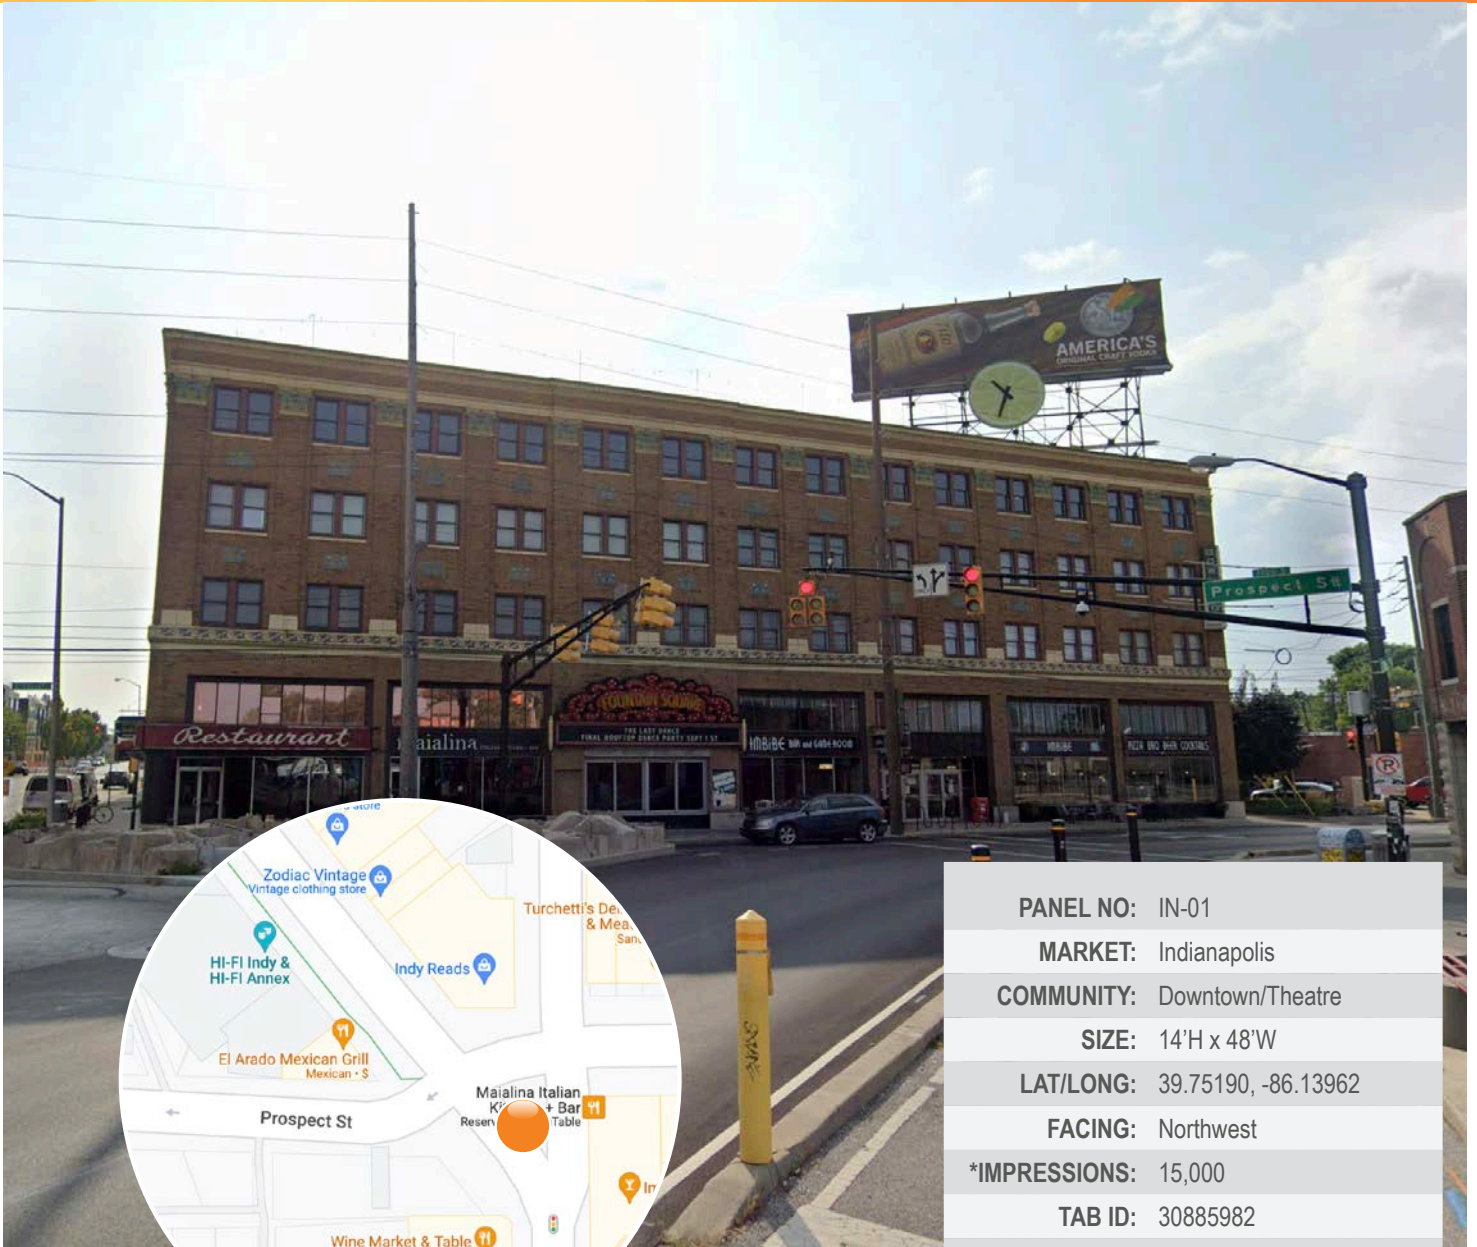

VIRGINIA AVE & PROSPECT ST

FOXPOINT

INDIANAPOLIS

PANEL NO:	IN-01
MARKET:	Indianapolis
COMMUNITY:	Downtown/Theatre
SIZE:	14'H x 48'W
LAT/LONG:	39.75190, -86.13962
FACING:	Northwest
*IMPRESSIONS:	15,000
TAB ID:	30885982
TYPE:	Static
ILLUMINATION:	YES

**Impressions values are weekly based on Adults 18+.*

RISE ABOVE THE CLUTTER WITH THIS DOWNTOWN ROOFTOP DISPLAY

This prime rooftop bulletin reaches both vehicular and pedestrian traffic flowing through this entertainment district. The unique feature of a clock embellishment beneath the sign allows brands to execute unique branding campaigns that cannot be missed. This historic urban neighborhood just south of downtown Indianapolis. The Fountain Square Theatre location is a popular venue for hosting wedding ceremonies and receptions, corporate functions and concerts and also has a rooftop dining patio directly adjacent to the display.