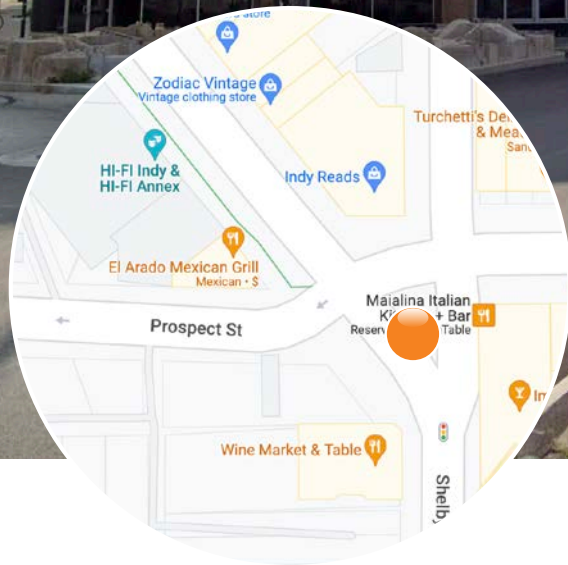

VIRGINIA AVE & PROSPECT ST

FOXPOINT

INDIANAPOLIS

PANEL NO:	IN-01
MARKET:	Indianapolis
COMMUNITY:	Downtown/Theatre
SIZE:	14'H x 48'W
LAT/LONG:	39.75190, -86.13962
FACING:	Northwest
*IMPRESSIONS:	15,000
TAB ID:	30885982
TYPE:	Static
ILLUMINATION:	YES

**Impressions values are weekly based on Adults 18+.*

RISE ABOVE THE CLUTTER WITH THIS DOWNTOWN ROOFTOP DISPLAY

This prime rooftop bulletin reaches both vehicular and pedestrian traffic flowing through this entertainment district. The unique feature of a clock embellishment beneath the sign allows brands to execute unique branding campaigns that cannot be missed. This historic urban neighborhood just south of downtown Indianapolis. The Fountain Square Theatre location is a popular venue for hosting wedding ceremonies and receptions, corporate functions and concerts and also has a rooftop dining patio directly adjacent to the display.